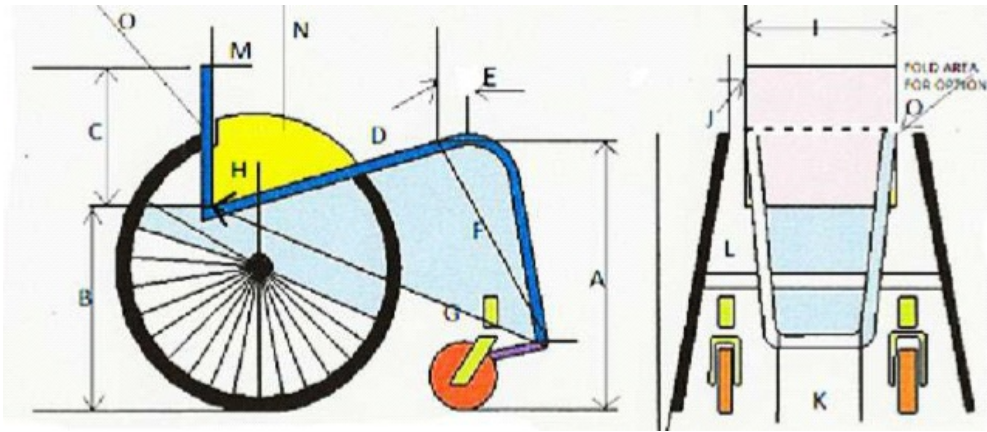

- A) Front Seat Height
- B) Rear Seat Height
- C) Backrest Height
- D) Seat Depth
- E) Extra for Hand Grip
- F) Seat to Footrest
- G) Diagonal Dimension
- H) Center of Gravity
- I) Seat Width
- J) Inside Wheel Clearance
- K) Inside Foot Width
- L) Camber
- M) Backrest Angle
- N) Side Guards Welded
- O) Folding Back
  Not with ADI backrest

If you have any questions please contact Alisonbox@boxwheelchairs.com or call 951-283-2977

All credit cards will be charged a 4% transaction fee

We require half down to start the build and the balance upon completion